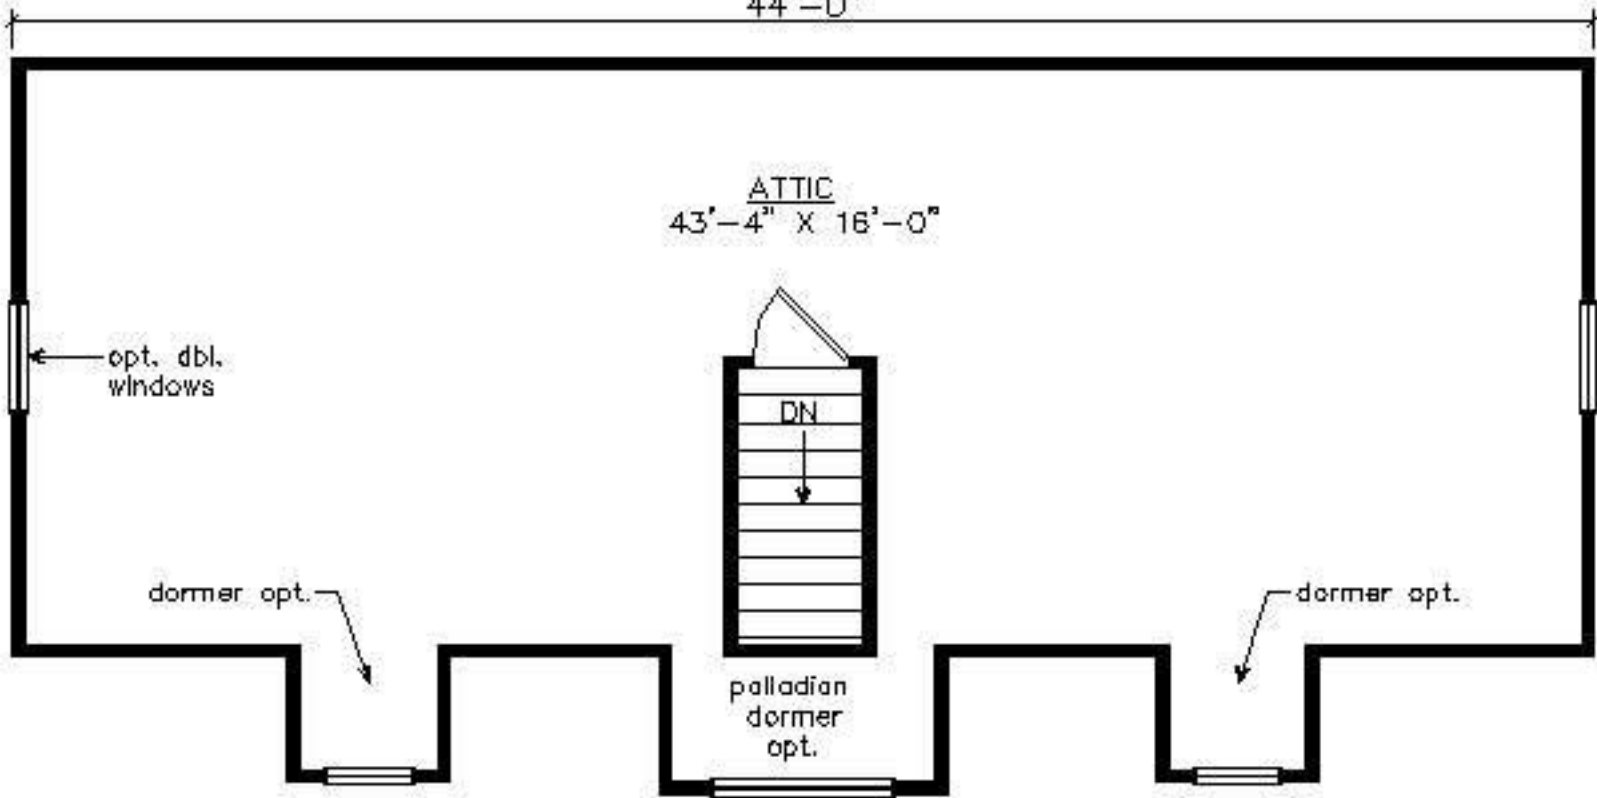

44'-0"

ATTIC
43'-4" X 16'-0"

Newport

BEDROOM 1
15'-5" X 13'-0"

BATH 1

DINING
11'-0" X 13'-0"

KITCHEN

BREAKFAST ROOM

BEDROOM 2
11'-9" X 13'-0"

BATH 2

LIVING ROOM
19'-8" X 13'-0"

12'-0"

44'-0"