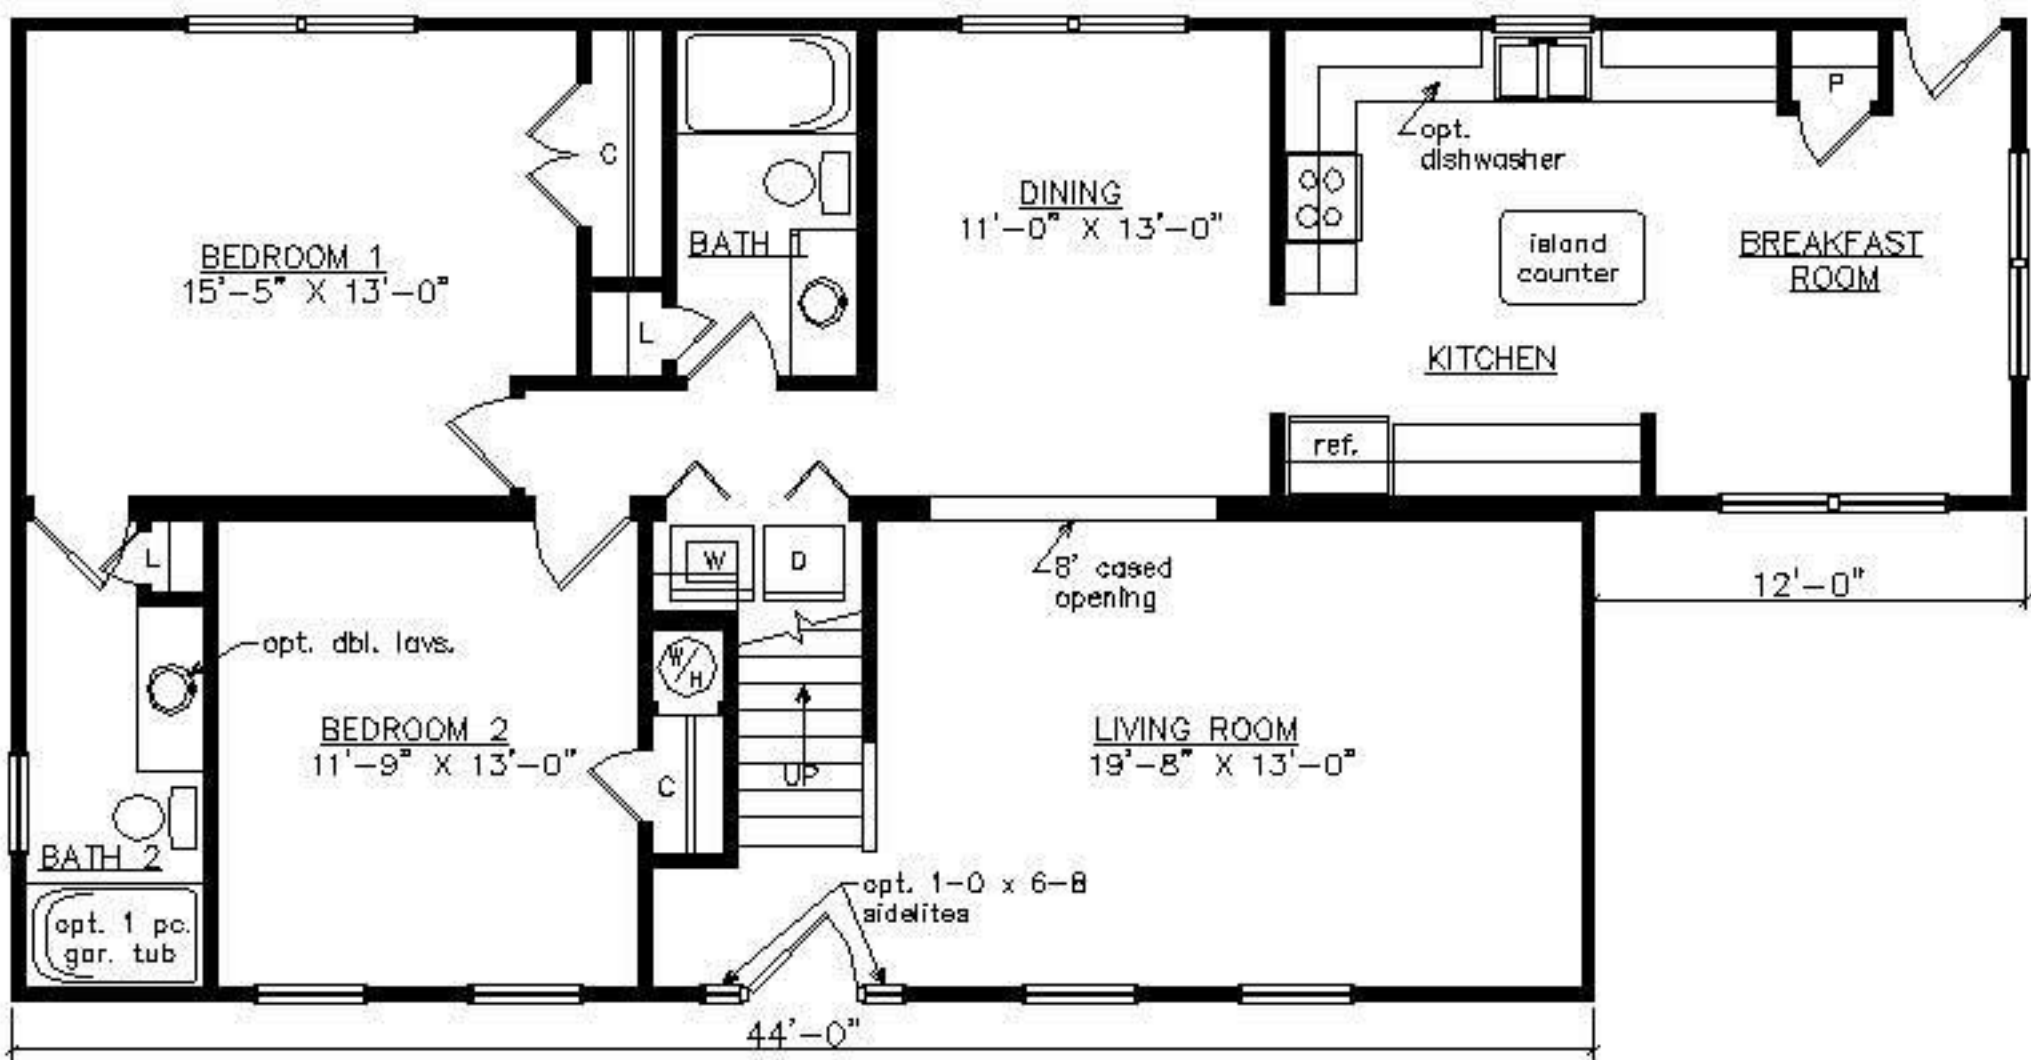

44'-0"

ATTIC
43'-4" X 16'-0"

Newport

BEDROOM 1
15'-5" X 13'-0"

BATH 1

DINING
11'-0" X 13'-0"

KITCHEN

BREAKFAST ROOM

BEDROOM 2
11'-9" X 13'-0"

BATH 2

LIVING ROOM
19'-8" X 13'-0"

12'-0"

44'-0"